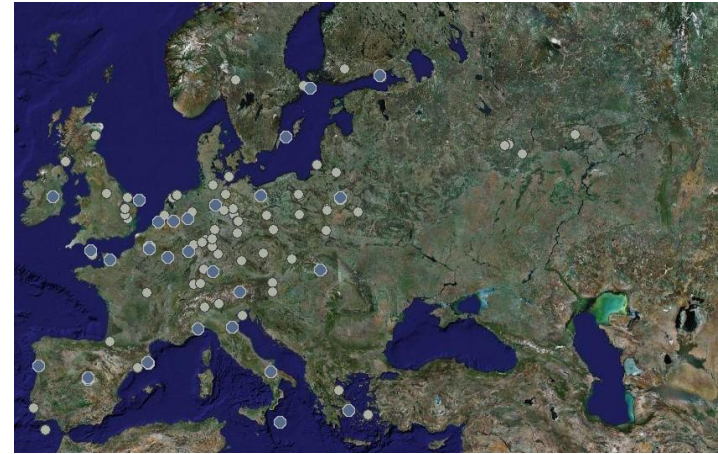

Presentation at the FIRE Launch Event
Paris, 10 September 2008

OneLab

Panel: Existing offers as Future Internet Testbeds

Timur Friedman

Assistant Professor, UPMC Paris Universitas, CNRS
Scientific Director, OneLab

The OneLab vision

Building on PlanetLab Europe

- 64 nodes at 22 sites
- Growing
 - Join us!
 - <http://planet-lab.eu/>
- Part of the global PlanetLab test bed
 - Used by thousands of researchers
 - We co-develop the architecture
 - We have federated with the USA.
Next to federate: Japan, China, ...

Federation with heterogeneous test beds

- SAC, DTN, other wireless, ...