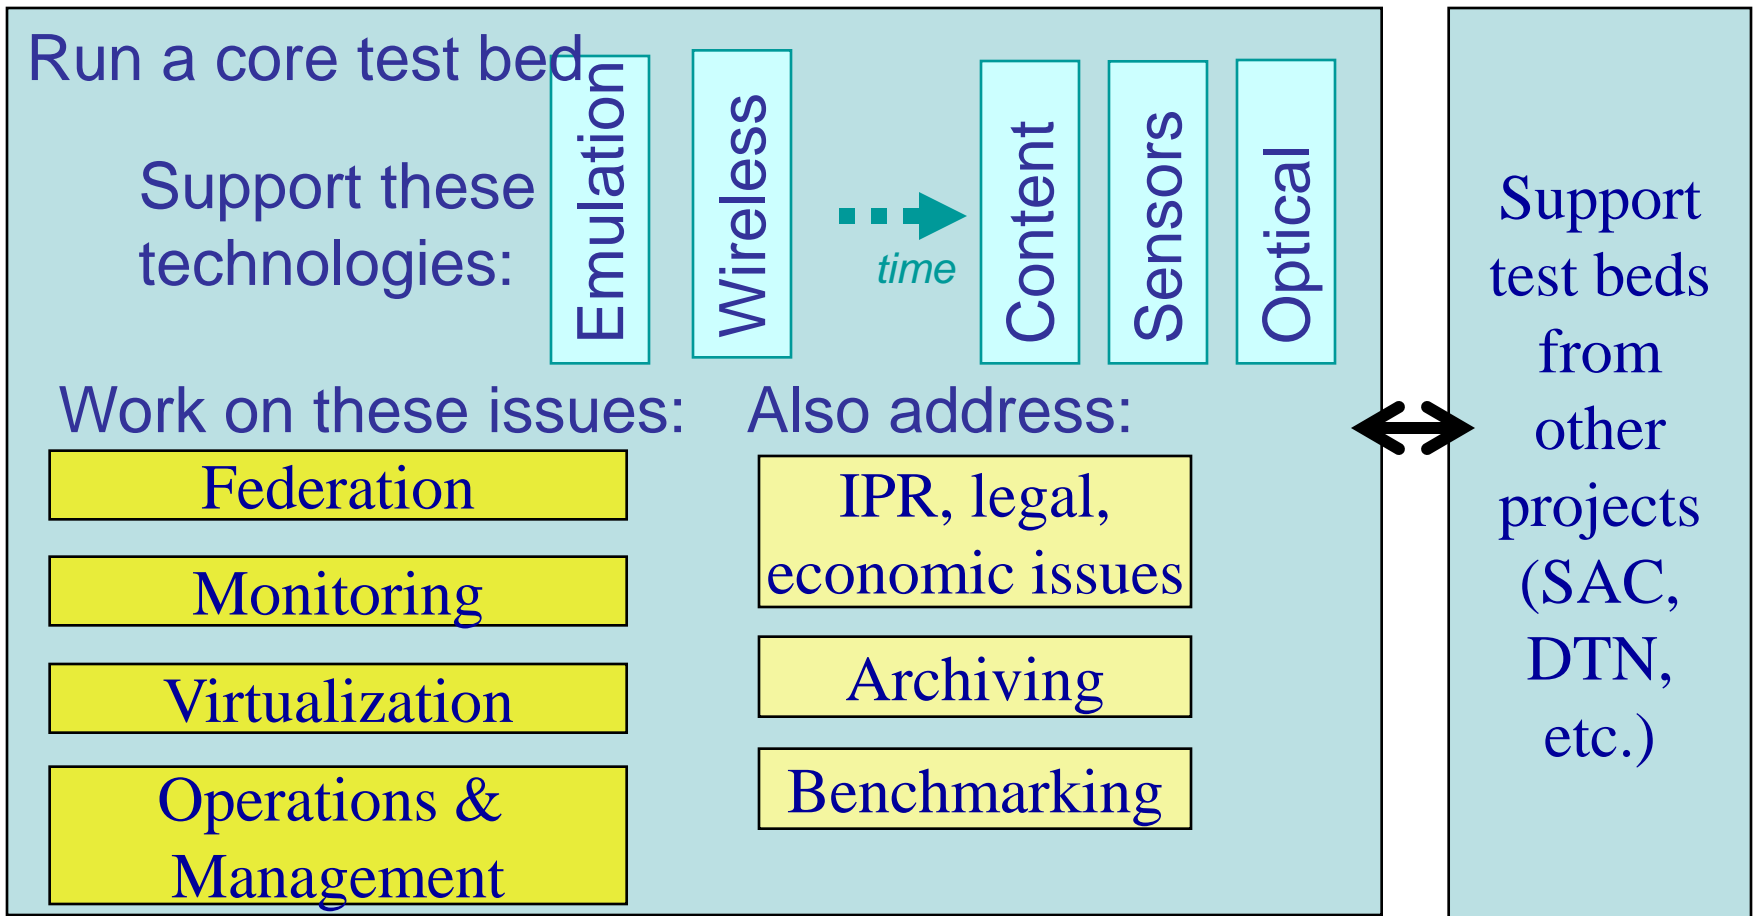

The OneLab vision